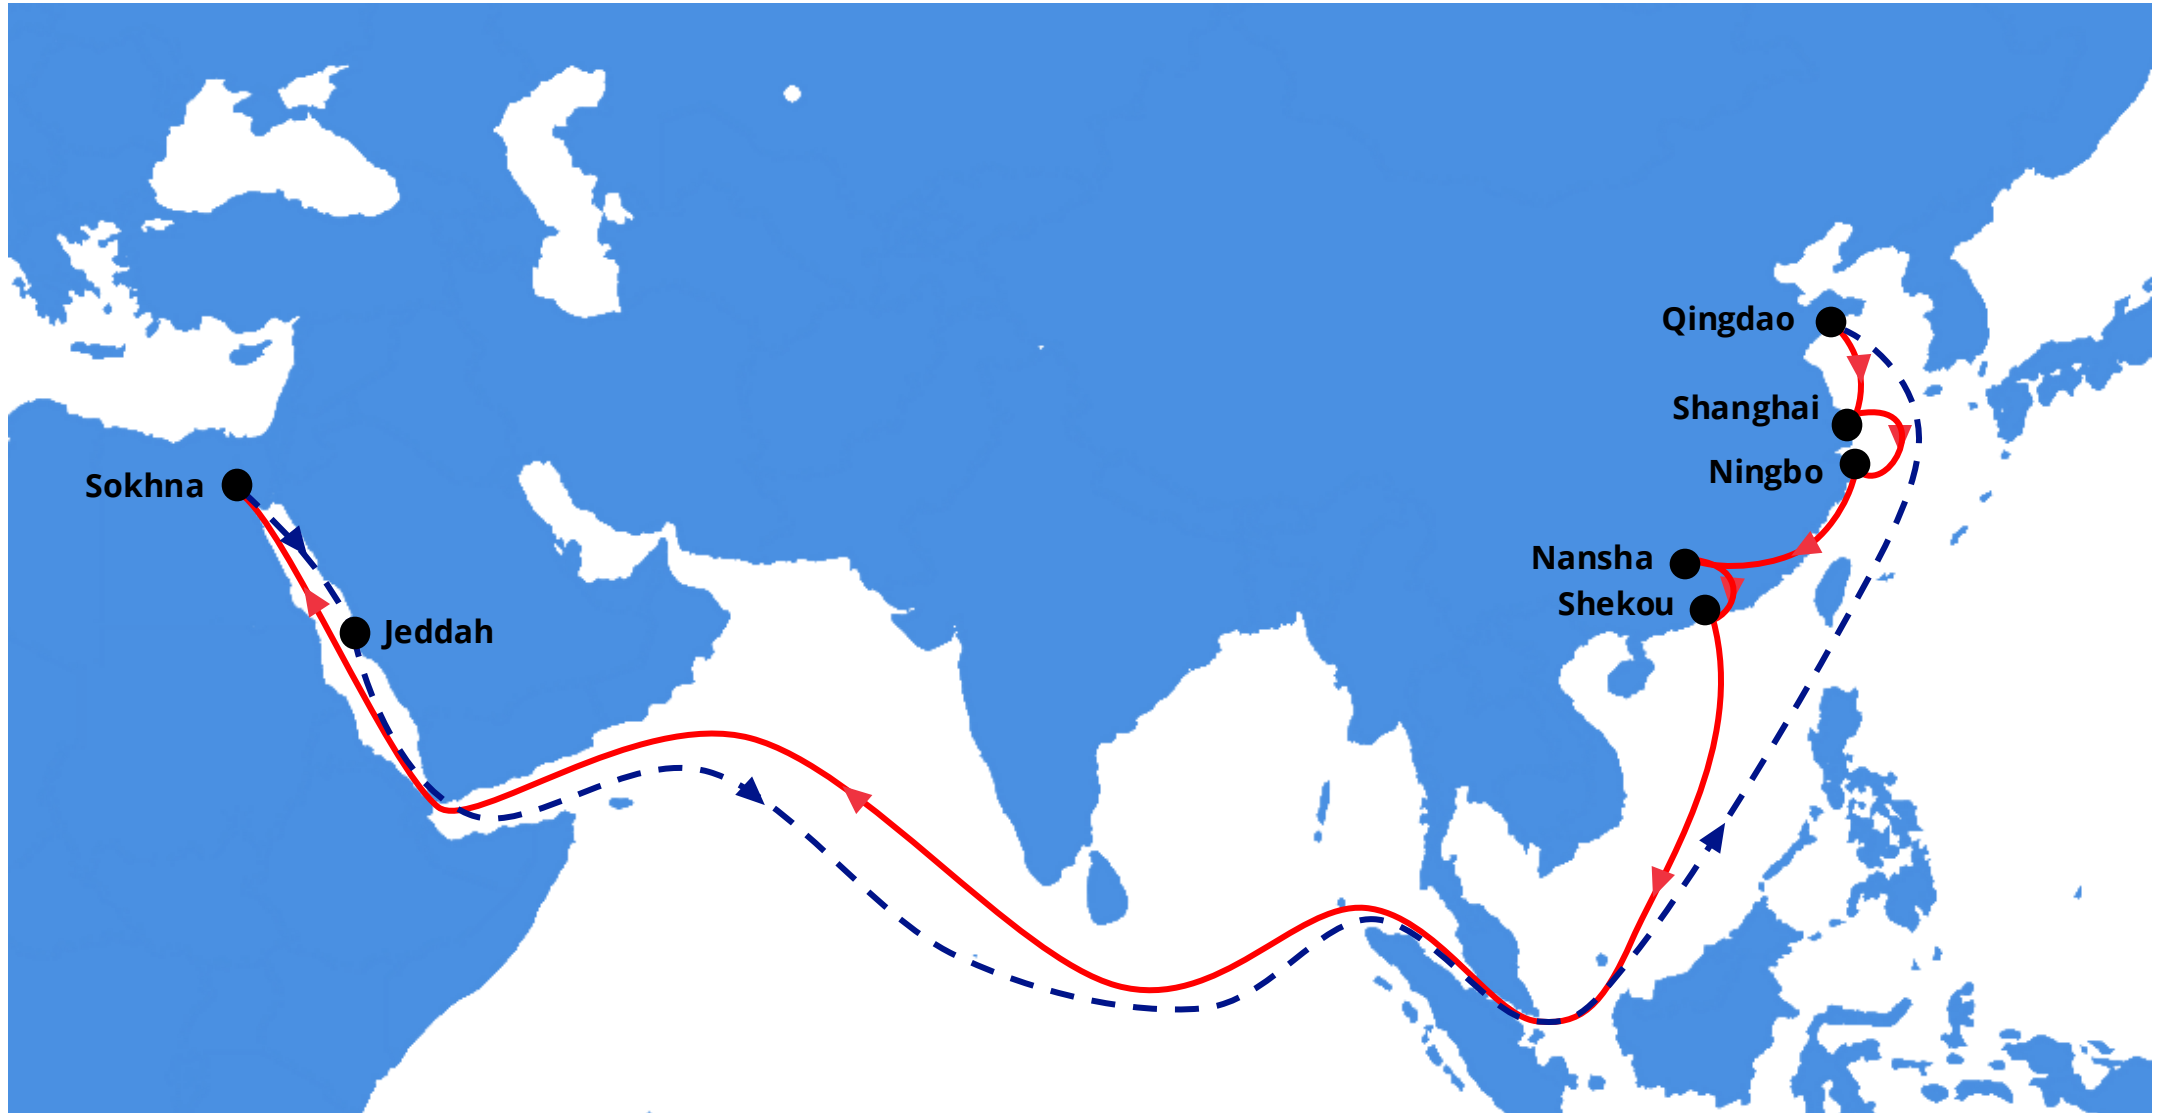

RCR01 : RCL CHINA RED SEA SERVICE

Rotation : CNTAO – CNSHA – CNNGB – CNNSA – CNSHK – EGSOK – SAJED – CNTAO

RCR01 : RCL CHINA RED SEA SERVICE

Rotation : CNTAO – CNSHA – CNNGB – CNNSA – CNSHK – EGSOK – SAJED – CNTAO

POL	Terminal	DAY	POD					
			CNSHA	CNNGB	CNNSA	CNSHK	EGSOK	SAJED
			SAT	TUE	SAT	SUN	SAT	WED
CNTAO	QINGDAO QIANWAN CONTAINER TERMINAL LIMITED	THU	2	5	9	10	30	34
CNSHA	MINGDONG CONTAINER TERMINAL - WAI GAO QIAO 5	SAT		3	7	8	20	24
CNNGB	ZHOUSHAN YONGZHOU CONTAINER TERMINAL	TUE			4	5	25	29
CNNSA	NANSHA INTERNATIONAL CONTAINER TERMINAL	SAT				1	21	25
CNSHK	CHIWAN CONTAINER TERMINAL	SUN					20	24

POL	Terminal	DAY	POD					
			SAJED	CNTAO	CNSHA	CNNGB	CNNSA	CNSHK
			WED	THU	SAT	TUE	SAT	SUN
EGSOK	SOKHNA CONTAINER TERMINAL	SAT	4	26	28	31	35	36
SAJED	JEDDAH ISLAMIC PORT (SOUTH CONTAINER TERMINAL)	WED		22	24	27	31	32